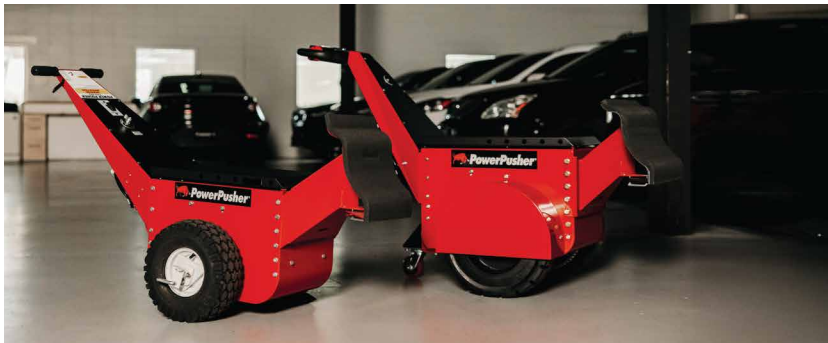

## Move Vehicles Safely & Efficiently – Every Time

From dealerships to service centers, the Automotive PowerPusher<sup>™</sup> lineup moves cars, trucks and fleet vehicles up to 55,000 lbs. with ease – reducing strain, improving safety and increasing shop efficiency.

The Automotive PowerPusher<sup>™</sup> Series is built for technicians and service teams who need to move vehicles quickly, precisely, and safely – without starting the engine. Each model is powered by a robust DC motor and features smooth, variable speed control for effortless handling on any surface. Designed to eliminate the need for multiple operators, PowerPusher products let two people accomplish the work of three to five — boosting productivity, cutting labor costs, and reducing injury risk.

	Automotive PowerPusher #15	Automotive PowerPusher #10	Automotive Super PowerPusher	Automotive Dual-Motor Super PowerPusher
Capacity (Level Grade)	14,300 lbs.	22,000 lbs.	55,000 lbs.	86,000 lbs.
Capacity (5% Incline)	5,900 lbs.	9,000 lbs.	22,400 lbs.	35,500 lbs.
Speed	2.0 mph	1.2 mph	2.0 mph	2.0 mph
Batteries	(2) Group 27 Deep Cycle Marine Batteries	(2) Group 27 Deep Cycle Marine Batteries	(3) Group 31 Deep Cycle Marine Batteries	(3) Group 31 Deep Cycle Marine Batteries

## Options

- Tire Chains
- Heavy-Duty 8-Foot Quick Connect Jumper Cables
- Foam Filled Tires (Standard on Super Automotive PowerPusher models)