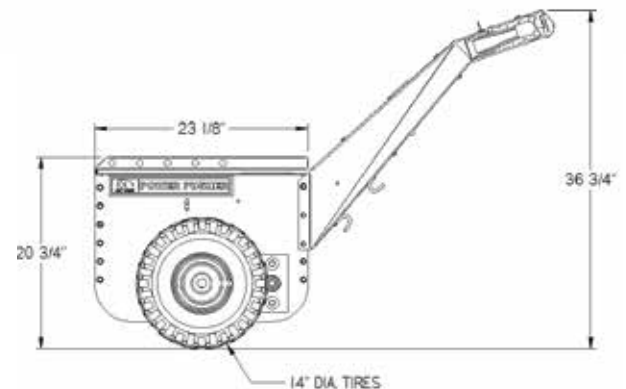

- 24-Volt DC, 400-watt motor delivers up to 25,000 pound heavy-duty push/pull capacity
- Transaxle design delivers stable operation over uneven surfaces
- Fully programmable control system with diagnostic features to adjust speed and acceleration/deceleration based on load and environment
- Ergonomic handles with hand guards increase operator comfort and safety
- Electrically powered with on-board charger for long-lasting, efficient operation
- Fingertip controls and compact sizing for easy maneuverability and operation

MACHINE SPECIFICATIONS	
Motor Type:	24 Volt D.C. either 200W (4,000 lbs. capacity) or 400W (25,000 lbs. capacity)
Gearbox:	Single speed reduction gearbox, with differential
Drive Mechanism:	2 x chain & sprocket
Controller:	Fully programmable, with diagnostic capability
Batteries:	(2) 12-Volt Group 27 deep cycle marine batteries
Battery Charger:	On-Board, 3 stage, 2 x 10 Amp circuits
Push/Pull Capacity:	Up to 25,000 lbs. (Subject to rolling resistance of load)