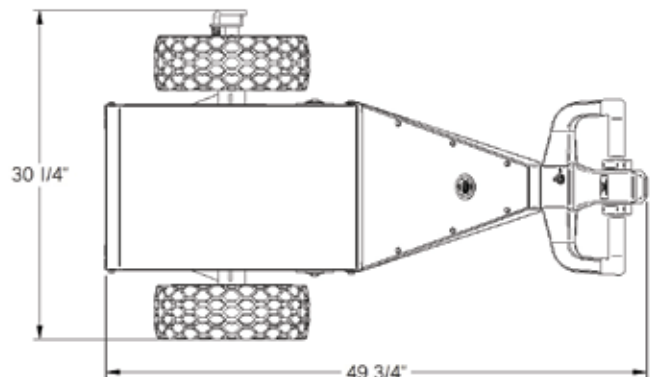

- 24-Volt DC, 400-watt motor delivers up to 25,000 pound heavy-duty push/pull capacity
- Transaxle design delivers stable operation over uneven surfaces
- Fully programmable control system with diagnostic features to adjust speed and acceleration/deceleration based on load and environment
- Ergonomic handles with hand guards increase operator comfort and safety
- Electrically powered with on-board charger for long-lasting, efficient operation
- Fingertip controls and compact sizing for easy maneuverability and operation

MACHINE SPECIFICATIONS	
Motor Type:	24 Volt D.C. either 200W (4,000 lbs. capacity) or 400W (25,000 lbs. capacity)
Gearbox:	Single speed reduction gearbox, with differential
Drive Mechanism:	2 x chain & sprocket
Controller:	Fully programmable, with diagnostic capability
Batteries:	(2) 12-Volt Group 27 deep cycle marine batteries
Battery Charger:	On-Board, 3 stage, 2 x 10 Amp circuits
Push/Pull Capacity:	Up to 25,000 lbs. (Subject to rolling resistance of load)